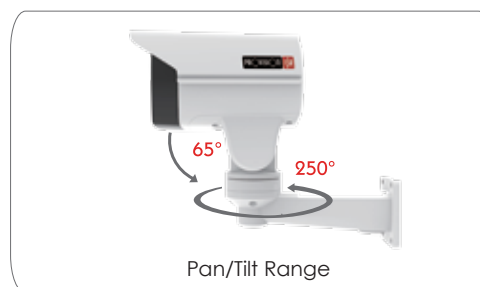

# PAN/TILT IR BULLET CAMERA WITH MOTORIZED VF LENS

I5PT-390IPX10  
I5PT-390IPX4

## Main Features:

- ONVIF
- Dual Video Stream
- H.264 Video Compression
- 50m IR Distance
- Preset speed of 12°/Sec (max)
- Preset accuracy up to 0.1°
- 250° Pan Rotation
- 65° Continuous Tilt
- 256 Preset Position
- 4 Pattern, Scan Route and 4 Cruise Lanes
- Park Action
- Fully function web-client
- 3D-DNR Noise Reduction
- Digital WDR
- IP66 Water-proof and Dust-proof
- Excellent High Resolution Picture Quality
- True Day/Night with ICR Filter
- Enhanced Noise Reduction
- WB/BLC/AGC

## Specifications

		I5PT-390IPX10	I5PT-390IPX4
Camera	Video	Model	I5PT-390IPX10 / I5PT-390IPX4
		Image Sensor	1/2.9" CMOS
		Effective Pixels	1920×1080
		Sync System	Progressive Scan
		Electronic Shutter	1/25s ~ 1/10000s
		Day & Night	ICR (Auto/Day/Night)
	Lens	Min. Illumination	0.05 Lux (Color), 0.01 Lux (B&W), 0 Lux (IR On)
		S/N Ratio	>52dB
		Optical Zoom	x10 (5.1-51mm) / x4 (2.8-12mm)
		Digital Zoom	No
Audio	Focus	Auto / Manual	
	Minimum Focus Distance	1.5m	
Image Enhancement	Horizontal Angle of View	H: 50.4°(Wide) to 5.4°(Tele) / 81.2°(Wide) to 22.6°(Tele)	
	Audio compression	No	
	Communication	No	
	Image Settings	AWB Adjustable Exposure Mode Sharpness, Saturation, Brightness & Contrast Adjustable Auto Gain Adjustable	
	BLC	Yes	
	Sense-Up	Yes (5 Levels)	
	WDR Range	Digital WDR	
	Noise Reduction	3D-DNR	
	Image Orientation	Mirror/Flip	
	Privacy Zone	Yes	
Compression	Motion Detection	Yes	
	Video Compression	H.264 Main Profile MJPEG/JPEG Baseline	
	Resolution	Main Stream: 1080P, 720P Sub-Stream: D1, CIF	
	Multi-stream	1920x1280 (1~30fps) 1280x720 (1~30fps) D1 (1~30fps) / CIF (1~30fps)	
	Bit rate	64Kbps ~ 8Mbps	
	Encode Mode	VBR/CBR	
Image Quality	Six levels under VBR; Free adjustment under CBR		